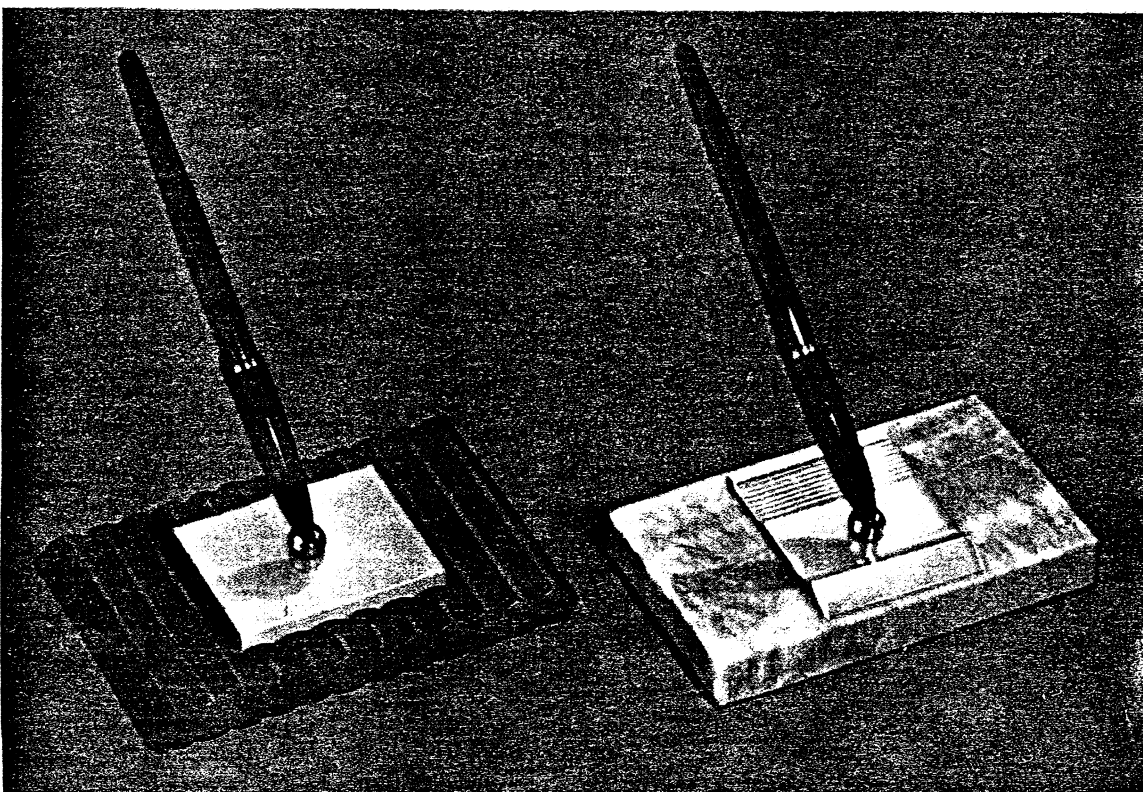

MODEL NO. 90-152

Two-piece fluted black and bronze metal, with black "51" pen and holder, 4 x 6½" . . . . . $20.
No. 90-153: same base with maroon pen and holder.

MODEL NO. 90-146

Brown onyx base with gold colored fluted mounting, with black "51" pen and holder, 3½ x 5¾" . . . . . $20.
No. 90-147: same base with maroon pen and holder.